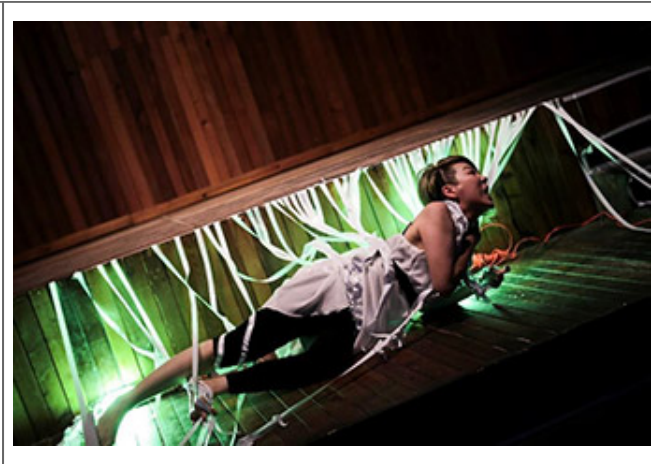

000000 <0, 000>_000_2015

Q. 0000 00/000 000 000 00 00 00.

A. 000 000 00 000 00 000 000 000 00 0000 000000 0 0 00. 00000 0 00 0000 00 000 000000 0000 0 0 0000 00000 000000 00. 000 000 000 000 000 00000 000000 00. 00 00, 0000 00 00 00 00 000000 00.