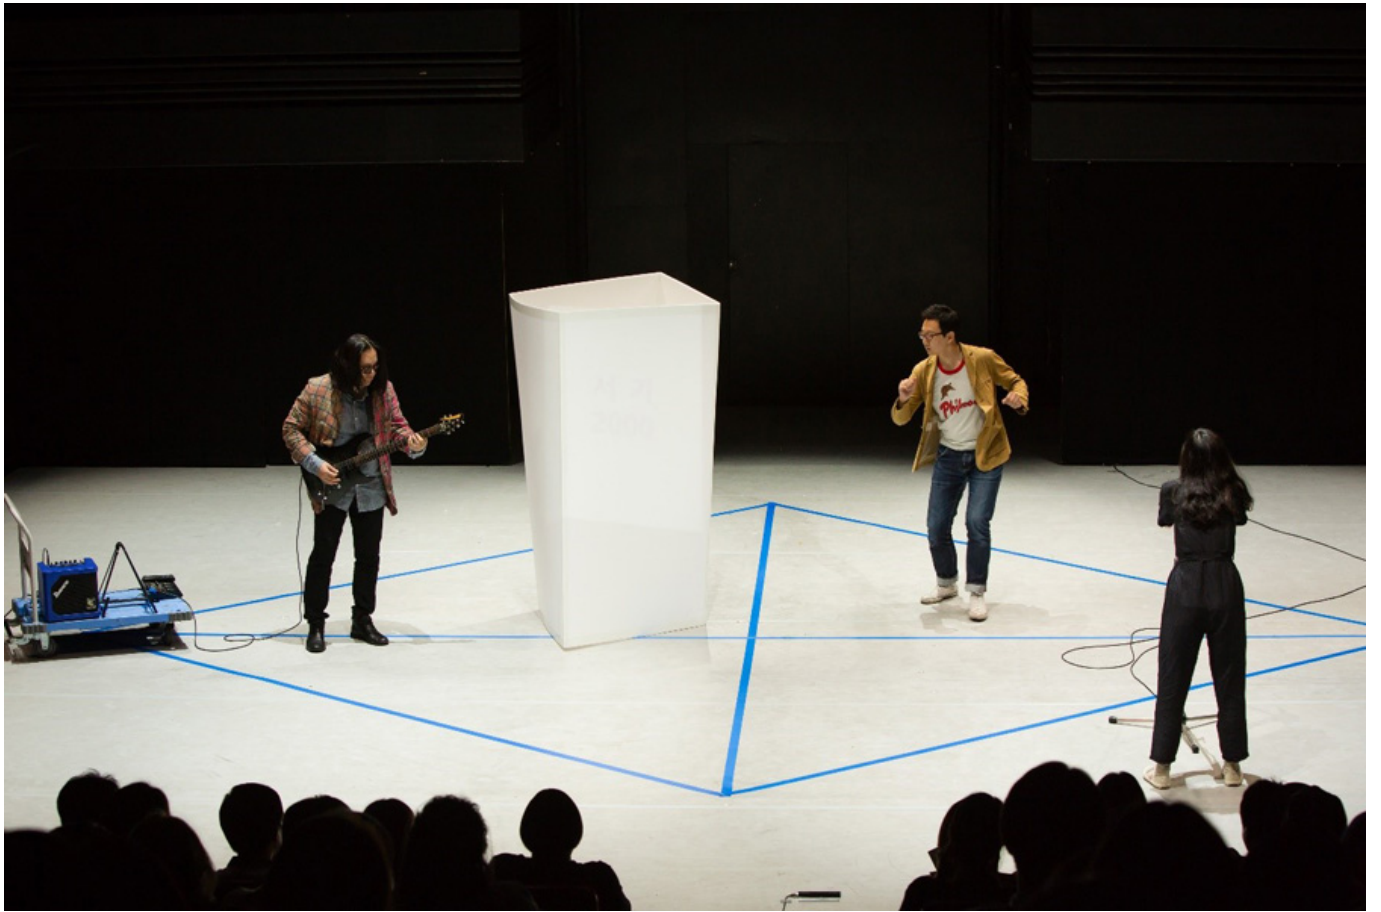

000 00_00_450_000 00 00000_2015

(0000: 0000)

Q. 000 00000 00 000 000 000

A. 000 0000 000000 00 000 00 000 000 000 00, 00 00 000 000 00. 000 00 000 00 000 00 0000 0000 000 000 00. 00 0000 0000 000 00 00 00 000, 0000 000 0000 000 00 000 000 0 000 00(0) 0000 0000 000 00 0 000 0000 0000.