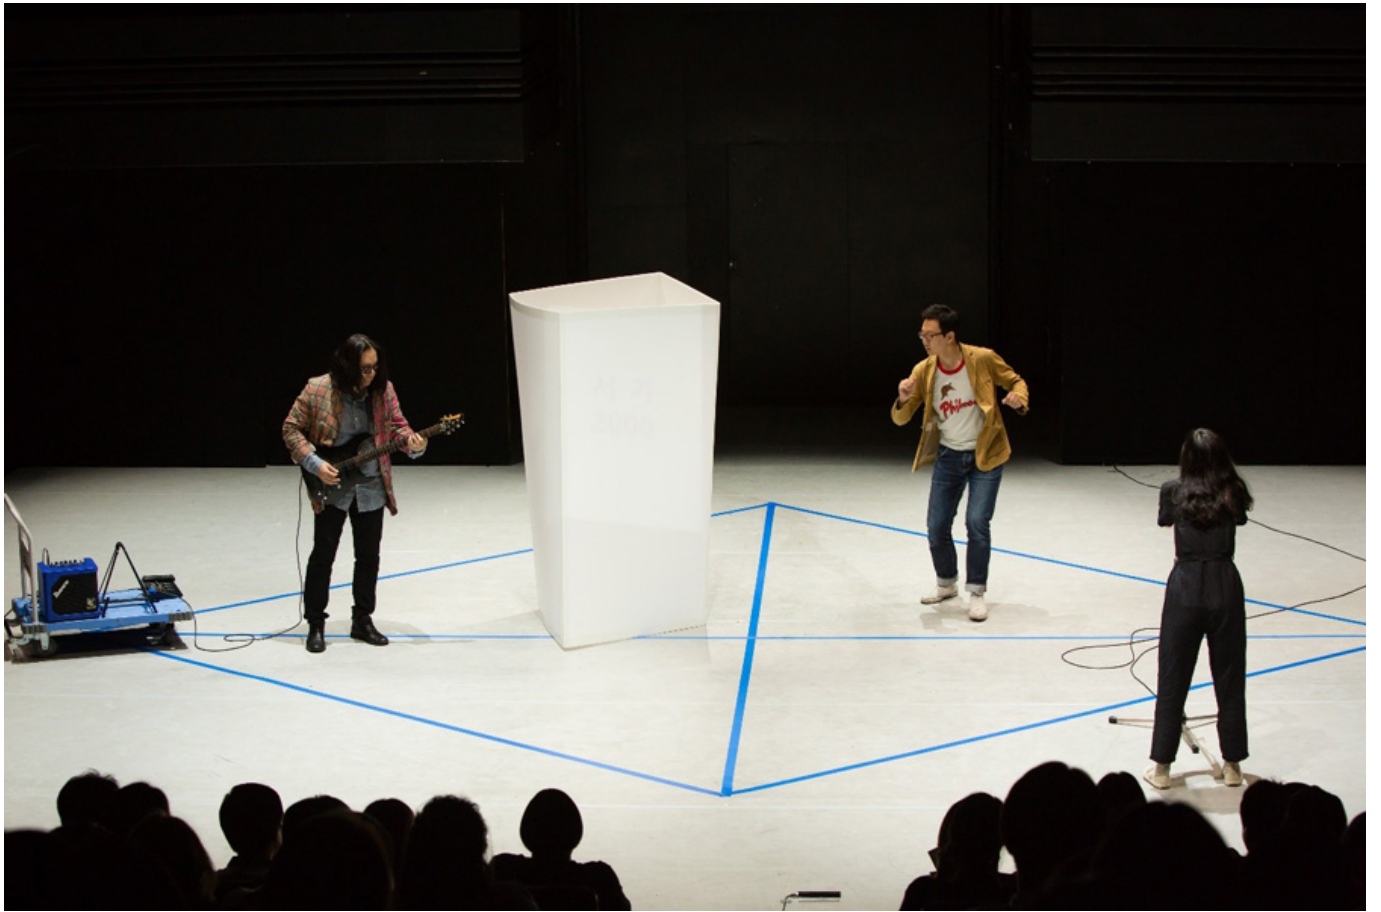

000 00_00_450_000 00 00000_2015

(0000: 0000)

Q. 000 00000 00 000 000 000

A. 000 0000 000000 00 000 00 000 000 000 00, 00 00 000 000 00. 000 00 000 00 000 00 0000 0000 000 000 00. 00 0000 0000 000 00 00 00 000, 00000 000 00000 000 00 000 000 0 000 00(0)0 00000 00000 000 00 0 000 00000 00000.